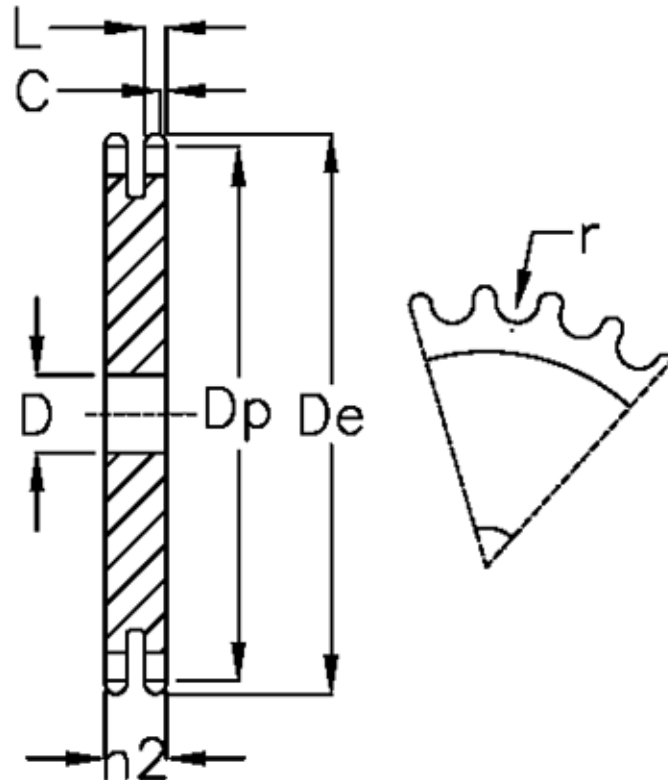

Article number: 616022012050

Description: Plate wheel 32 B-2 Z=50 duplex

## Measures

C	= 6
D	= 40
De	= 831.8
Dp	= 809.04
For chain size	= 2 x 1 1/4
For chain type	= 32 B-2
h2	= 87.4
L	= 28.8

Number of teeth	= 50
r	= 29.21